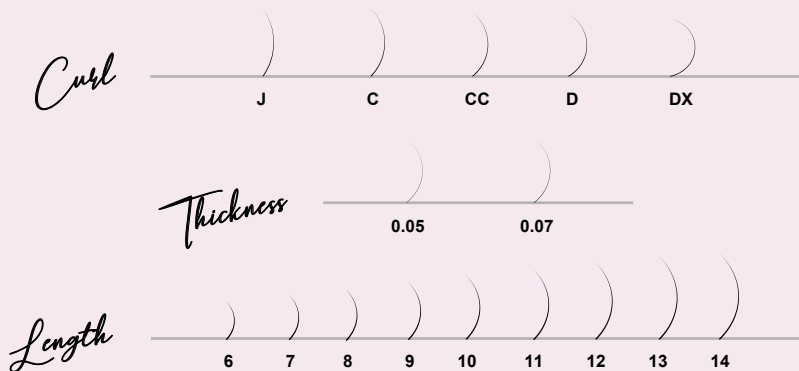

EXTENSION CHART

— FLAT LASH —

Curl

Thickness

Length

PERFECT LASH
JAPAN

EXTENSION CHART

— VOLUME LASH —