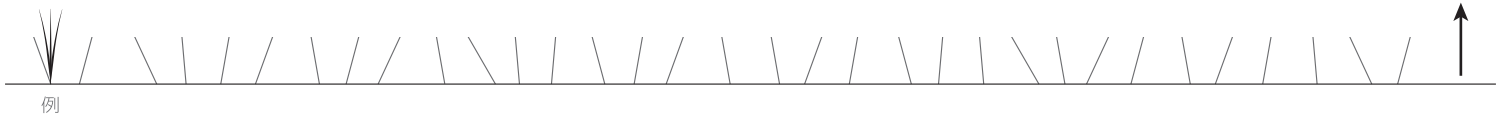

4D

ちかめ

↑

↓

広め

5D

ちかめ

広め

EYE Design

< せ毛練習 / UP rule

Natural

Cute

Sexy

Gorgeous

Point long lash

Curl mix